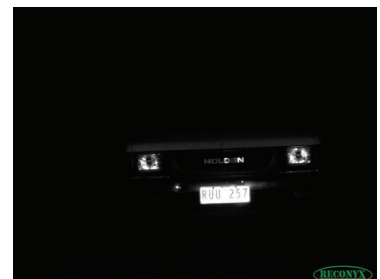

Surveillance / Trail Camera Accessories

Faunatech build & stock a comprehensive range of accessories to suit our range of cameras. Items include memory cards, eneloop & imedion rechargeable batteries & chargers, battery testers, card readers, python security cables, security enclosures, star picket & speciality camera mounts.