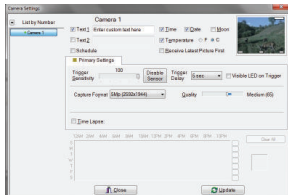

PC Base

Receive images over the air directly to a computer within range of your cameras

PCBase Software

Enables you to receive & view pictures/videos & adjust camera settings directly from your computer

Cell Base

Receive images directly to a computer out of range of your cameras using the Telstra mobile network

ScoutGuard Surveillance / Trail Cameras

The Scout Guard series are impressive and capable trail cameras, bringing together a suite of desirable features into a compact package, at very cost effective prices.

SG570V - Trail Series

Semi covert IR
Colour images by day, monochrome IR by night
6.0 megapixel stills, 640x480 @ 16 fps video

SG550V - Trail Series

Semi covert IR
Colour images by day, monochrome IR by night
5.0 megapixel stills, 640x480 @ 16 fps video

KG680V - Trail Series

Semi covert IR
Colour images by day, monochrome IR by night
8.0 megapixel stills, 720x480 @ 30 fps video

SG560K - Trail Series

Fully covert IR
Colour images by day
Monochrome no glow IR by night
8.0 megapixel stills, 640x480 @ 16 fps video

SG660VK - Trail Series

Fully covert IR
Colour images by day
Monochrome no glow IR by night
12.0 megapixel stills, 720x480 @ 30 fps video
Video with sound